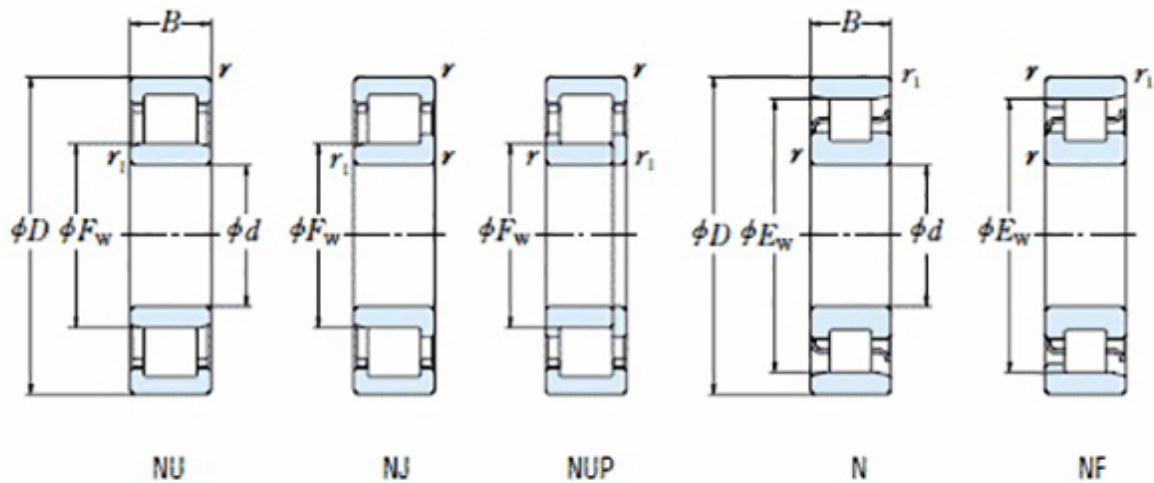

order@nomo.se | +45 44 20 86 00 | https://nomo.dk

NUP 2220 E M-NSK CYLINDRISK RULLELEJE ENRADET MED MESSINGHOLDER

High quality cylindrical roller bearing with machined brass cage from the leading manufacturer NSK

Basic dimensions

Inner diameter [d]	100.00	mm
Width [B]	46.00	mm
Outer diameter [D]	180.00	mm

Other data